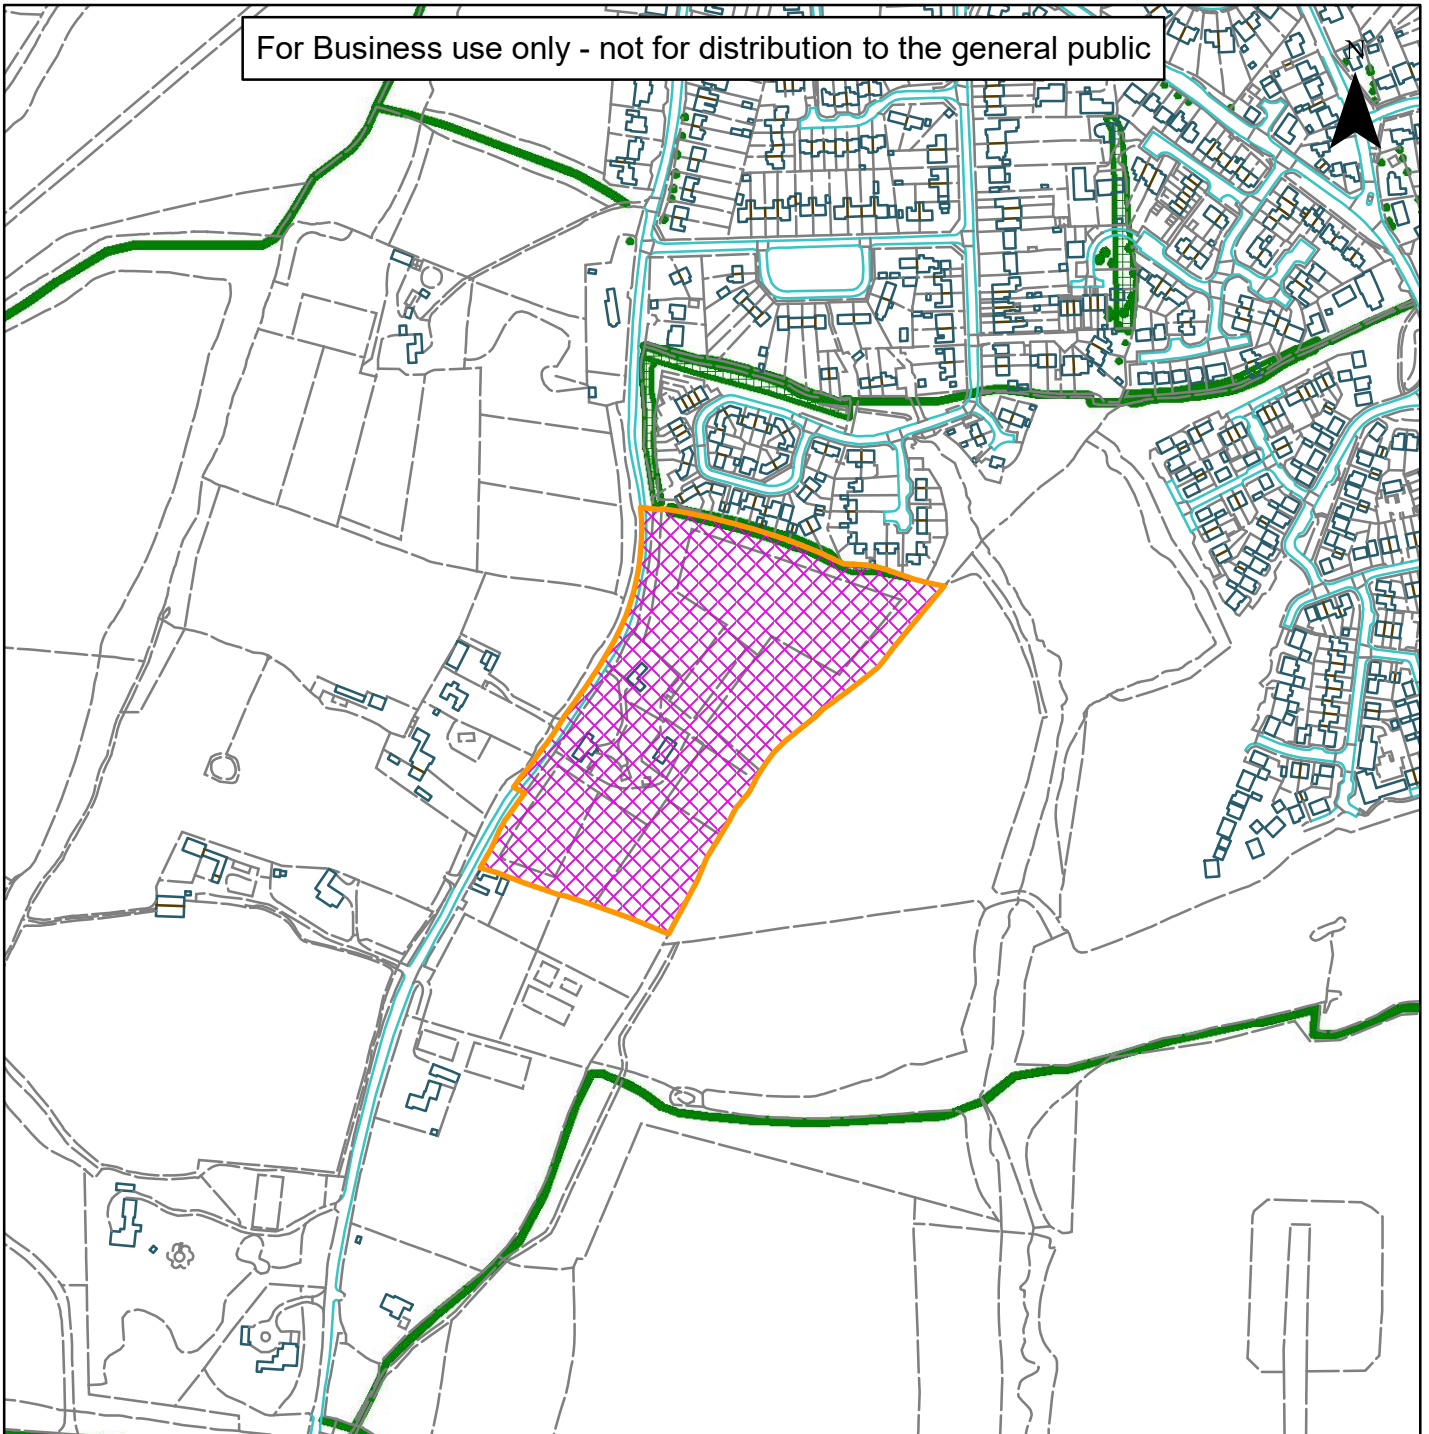

07) DC/20/2564

Horsham
District
Council

Woodfords, Shipley Road, Southwater, Horsham, West Sussex,
RH13 9BQ

For Business use only - not for distribution to the general public

Scale: 1:5,000

Reproduced by permission of Ordnance Survey map on behalf
of HMSO. © Crown copyright and database rights (2019).
Ordnance Survey Licence.100023865